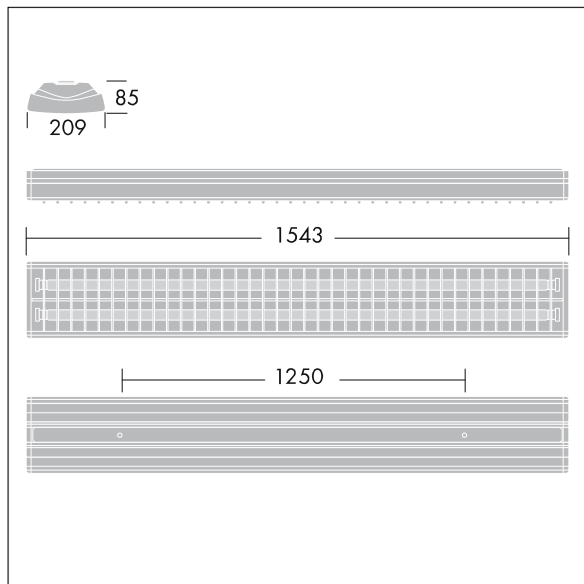

Room1

Average illuminance:	543 lx
Direct:	489 lx
Indirect:	54 lx
No. of Luminaires:	5 Pieces
Total luminous flux:	Dimming level: 100 % 52000 lm
Total power:	711,0 W
5 luminaire rows each with 1 luminaires	
Longitudinal spacing:	1,600 m
Transverse spacing:	5,000 m
Luminaires / m2:	0,125 Pieces
Height above WP:	1,665 m
Length of pendant:	0,500 m
Spec. Connected load:	17,78 W/m ²
Connected load:	3,27 W/m ² /100lx
Utilization factor:	52 %

<http://www.thornlighting.co.uk/96211517>

Punch

96211517 PUNCH 2X58W T26 CP DMB BESA

G13	58W T26	EN 60598		IP20			CE	850°C
-----	---------	----------	--	------	--	--	----	-------

A slim, surface mounted T8 luminaire with modern aesthetics.

A slim, surface mounted luminaire with modern aesthetics for 2 x 58W T26 lamp. Body in white painted steel sheet with white plastic end caps and a double parabolic specular aluminium louvre. Central cable entries and BESA box clusters, additional keyhole slots for screw fixing.

Dimensions : 1543 x 209 x 85 mm

Total power : 142.2 W

Weight: 5.7 kg

TLG_PNCH_F_BD60.jpg

TLG_PNCH_M_2X58CPE3.wmf

TLG_SP_r0024715.ltd

Lamp position:STD - standard

Lamp:T26 58W